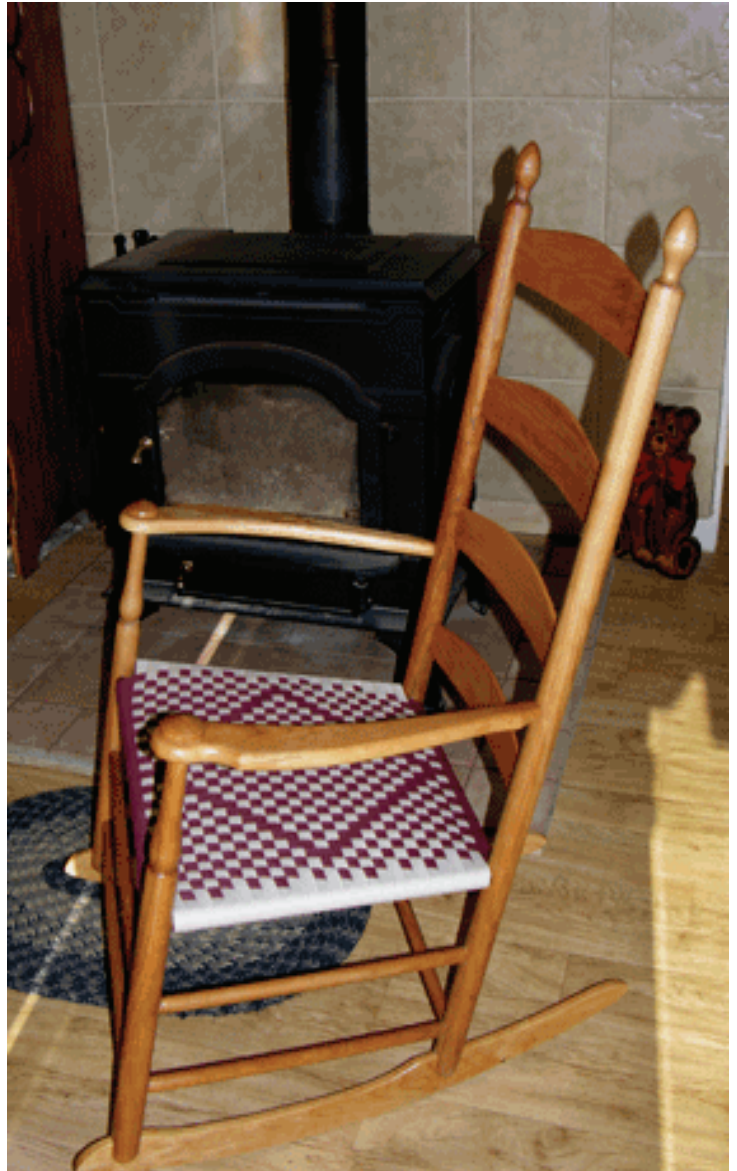

Enfield

Ladderback Rocking Chair

Large Enfield Rocking Chair
Item # ENF9

The Enfield ladderback rocker with arms is a handsome piece and accentuates rooms with higher ceilings. It is most comfortable for persons five to six feet tall.

Additional Details:

- * Enfield, NH "flame" shaped finials and "vase" shaped front legs*
- * Interlocking joints at the rungs*
- * "Mushroom" capped arms*
- * Pegged top slat and arms*
- * Satin smooth waterborne finish*
- * Shipped with "runners" off, easily attached with wood screws, easy-assembly instructions are included.*

Dimensions:

Back Leg Ht: 40 7/8"

Seat Ht.: 16"

Width of seat: 20" (between front legs)

Depth of seat: 17" (center of front to center of back)

Available in maple or cherry

Above: Cherry Wood - Oil & Poly Finish
Shaker Tape Seat: Diamond Pattern
Cranberry & Natural White