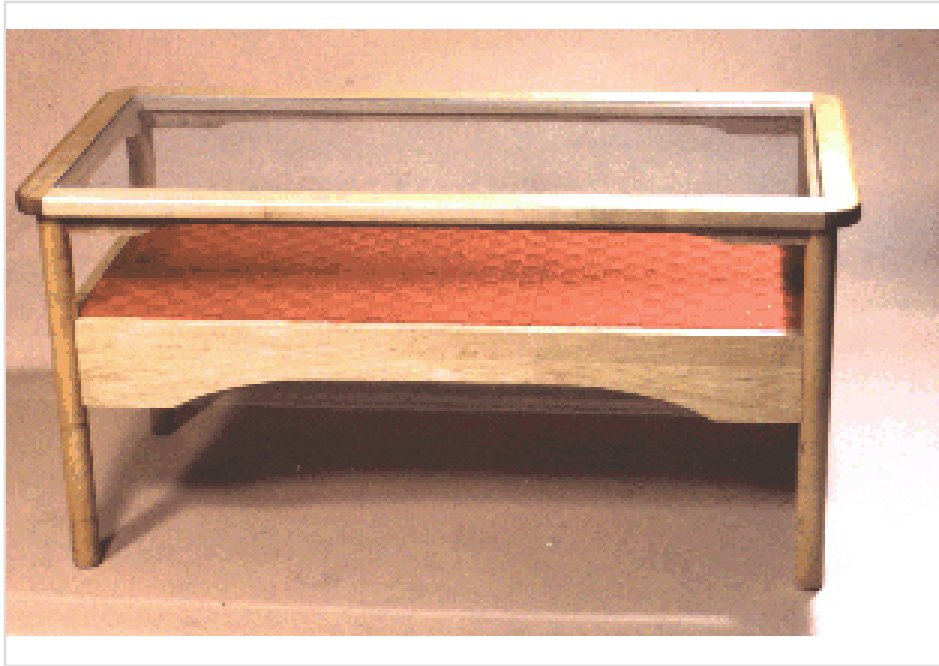

Custom Glass Top Coffee Table with Shaker Tape Shelf

Name: Custom Glass Top Coffee Table with Shaker Tape Shelf

Item Number of Pictured Item: T14COFCUSTOM

Description: Wood: Maple / Glass

Dimensions

Height: 20"

Table top: 20" X 36"

Options

Shaker Tape colors

Four Leg Styles: Square Taper, Round Taper, "Accent", Custom

COFFEE TABLE