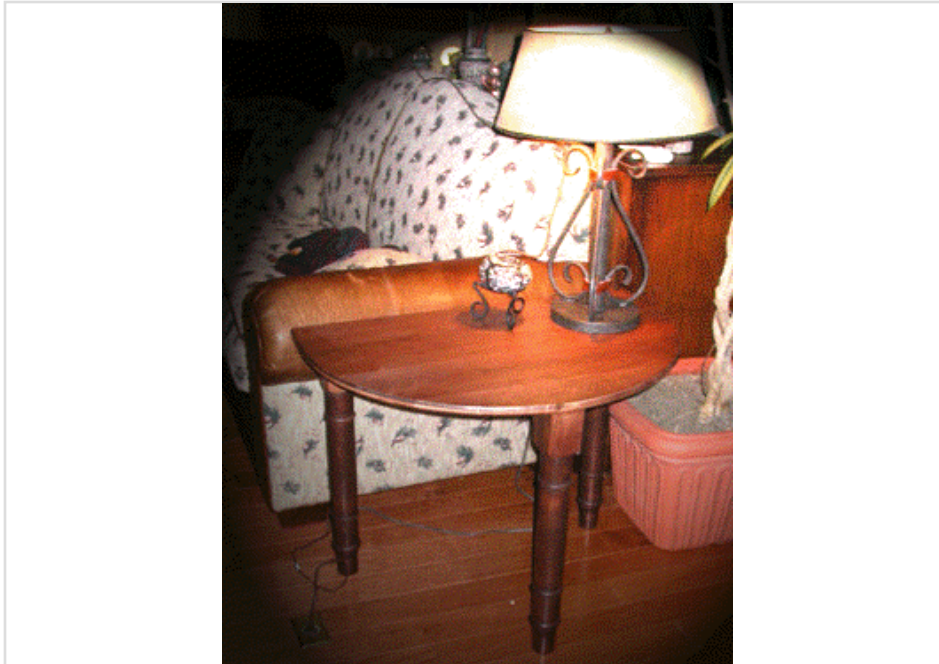

Custom Half-Round End Table - Maple

Name: Custom Half-Round End Table - Maple

Item Number of Pictured Item: T14HRCUSTOM

Description: Wood: Maple (mahogany stain)

Dimensions

Height: 27"

Table top: 28" half round, 16"D

Options

Four Leg Styles: Square Taper, Round Taper, "Accent", Custom

Bedside

Shaker Bedside/End Table with Drawer - Cherry

Name: Shaker Bedside/End Table with Drawer - Cherry

Item Number of Pictured Item: T14AC