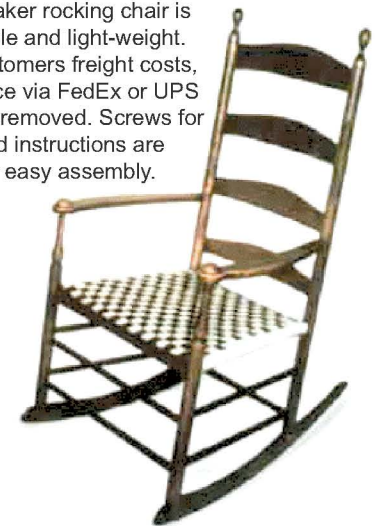

The most popular pieces from our collection of Shaker furniture reproductions are shown here. To view our complete offering of products, please be sure to visit our website at www.stimberlake.com

Canterbury Side Chair
Item# CAN2X

Back Ht: 40 7/8" Seat Ht: 18"
Width 17" Depth: 15"

Enfield Weaver's Stool
Item# ENF5X

Back Ht: 40 7/8" Seat Ht: 24 1/2" - 30"
Width 17" Depth: 15"

Lifestyle changes in recent years have introduced a popular element in new homes and renovations: the kitchen bar or island, a place where family and friends may gather if only briefly. Our stools have become well-used fixtures in many homes. They are extremely light weight, but built to last a life time. We have two standard sizes for 36" or 42" high counters and we will also build to fit your special needs. "Custom," built-to-order furniture is what we do best with all our products, whether it's a stool or a table or a built-in desk for an office. We encourage our customers to send us their plans and share their thoughts so we can build the best furniture for their home.

Available in Lengths 42" - 84"
Width: 26" Down 41" Leaves Up

The Dropleaf Harvest Table is the perfect space-saving solution. When the leaves are down, our standard side chairs fit neatly underneath. Our side chairs will also tuck between the legs at the end of the table affording you even more space in the room. We offer the Harvest Table in standard sizes with square or round tapered legs. We will also build this piece to order with a narrower center panel and wider leaves like many traditional dropleaf tables.

Curly Maple
Bedside Table
Item# T14ACM

Top is 18" Square. Height: 27 1/2"
We will also build-to-order

Canterbury Ladderback Rocking Chair
Item# CAN9

The classic Shaker rocking chair is very comfortable and light-weight. To save our customers freight costs, we ship this piece via FedEx or UPS with the runners removed. Screws for attaching and instructions are included for easy assembly.